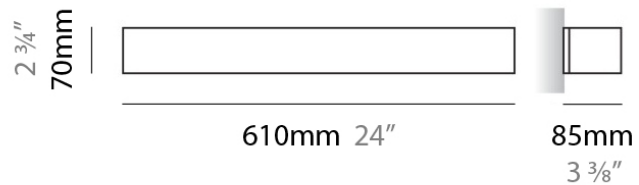

TOY SURFACE

D83286-PSS

GENERAL

Series: Toy

Brand: Panzeri

Division: Design

Mounting Type: Surface

Mounting Location: Wall

PHYSICAL

Shape: Rectangle

Length (mm): 610

Length (in): 24

Height (mm): 70

Height (in): 2 3/4

Extension (mm): 85

Extension (in): 3 3/8

Light Distribution: Direct / Indirect

Weight (kg): 1.8

Weight (lbs): 4

Diffuser: Frost White Glass

Fixture Material: Metal

ELECTRICAL

Lamp Type: LED

Input Wattage (W): 35

Driver Included: Yes

Driver Type: Integral LED driver, 500mA (Dimming and 277V options available with remote driver sold separately)

LED

Color Temperature (°K): 3000

Max. Delivered Lumen (lm): 2814

CRI: >80 CRI

OPTICAL

RATINGS AND CERTIFICATIONS

Certified By: CSA Certified to UL and CSA Standards

IP rating: IP20