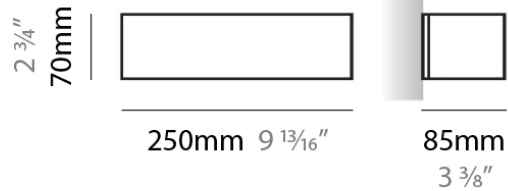

PROJECT
TYPE
NOTES
QUANTITY
DATE

TOY SURFACE

D83138

GENERAL

Series: Toy
Brand: Panzeri
Division: Design
Mounting Type: Surface
Mounting Location: Wall
Subcategory: Ambient

PHYSICAL

Shape: Rectangle
Length (mm): 250
Length (in): 9 7/8
Height (mm): 70
Height (in): 2 3/4
Extension (mm): 85
Extension (in): 3 1/4
Light Distribution: Direct / Indirect
Weight (kg): 0.9
Weight (lbs): 2
Diffuser: Frost White Glass
Fixture Finish: SST
Fixture Material: Metal

ELECTRICAL

Number of Lamps: 1
Lamp Type: CFL
Bulb Included: Bulb Not Included
Total Output Wattage (W): 26
Max. Wattage Per Lamp (W): 26
Lamp Base: GX24-q3
Driver Included: Yes
Driver Type: Ballast - 120Vac - Non-dimming
Input Voltage (V): 120

LED

OPTICAL

RATINGS AND CERTIFICATIONS

Certified By: CSA Certified to UL and CSA Standards
IP rating: IP40