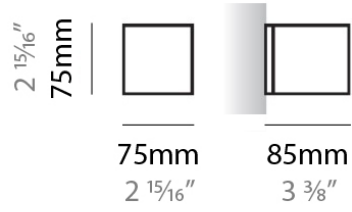

PROJECT
TYPE
NOTES
QUANTITY
DATE

TOY SURFACE

D83147-MSS

GENERAL

Series: Toy
Brand: Panzeri
Division: Design
Mounting Type: Surface
Mounting Location: Wall

PHYSICAL

Shape: Square
Length (mm): 75
Length (in): 2 ¹⁵/₁₆
Height (mm): 75
Height (in): 2 ¹⁵/₁₆
Extension (mm): 85
Extension (in): 3 ³/₈
Light Distribution: Direct / Indirect
Weight (kg): 0.6
Weight (lbs): 1
Diffuser: Frost White Glass
Fixture Material: Metal

ELECTRICAL

Number of Lamps: 1
Lamp Type: LED Retrofit / Halogen
Bulb Included: Bulb Not Included
Total Output Wattage (W): 3 / 35
Max. Wattage Per Lamp (W): 3 / 35
Lamp Base: G9
Input Voltage (V): 120

LED

Nominal Lumen (lm): 650

OPTICAL

RATINGS AND CERTIFICATIONS

Certified By: CSA Certified to UL and CSA Standards
IP rating: IP20