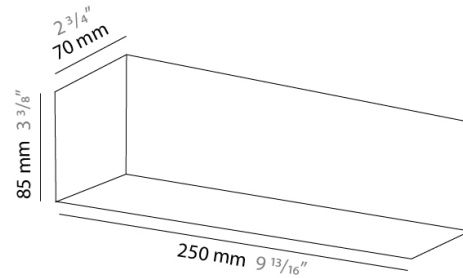

TOY SURFACE

D83281-MSS

GENERAL

Series: Toy
Brand: Panzeri
Division: Design
Mounting Type: Surface
Mounting Location: Wall

PHYSICAL

Shape: Rectangle
Length (mm): 250
Length (in): $9 \frac{13}{16}$
Height (mm): 70
Height (in): $2 \frac{3}{4}$
Extension (mm): 85
Extension (in): $3 \frac{3}{8}$
Light Distribution: Direct / Indirect
Weight (kg): 0.82
Weight (lbs): 1.8
Diffuser: Frost White Glass
Fixture Material: Metal

ELECTRICAL

Lamp Type: LED
Input Wattage (W): 13
Total Output Wattage (W): 12
Driver Included: Yes
Driver Location: Integrated
Driver Type: Integral LED driver, 700mA (Dimming and 277V options available with remote driver sold separately)

LED

Color Temperature (°K): 3000
Max. Delivered Lumen (lm): 938
CRI: >80 CRI

OPTICAL

RATINGS AND CERTIFICATIONS

Certified By: CSA Certified to UL and CSA Standards
IP rating: IP20