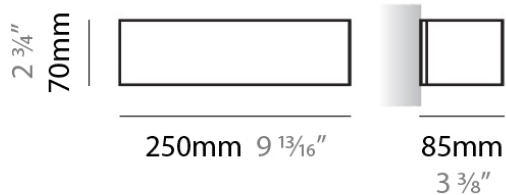

PROJECT
TYPE
NOTES
QUANTITY
DATE

TOY SURFACE

D83285

GENERAL

Series: Toy
Brand: Panzeri
Division: Design
Mounting Type: Surface
Mounting Location: Wall
Subcategory: Ambient

PHYSICAL

Shape: Rectangle
Length (mm): 250
Length (in): 9 7/8
Height (mm): 70
Height (in): 2 3/4
Extension (mm): 85
Extension (in): 3 3/4
Light Distribution: Direct / Indirect
Weight (kg): 0.9
Weight (lbs): 2
Diffuser: Frost White Glass
Fixture Material: Metal

ELECTRICAL

Number of Lamps: 1
Lamp Type: LED
Total Output Wattage (W): 12
Dimming: Non-Dimmable
Driver Included: Yes
Driver Location: Integrated
Driver Type: Constant Current
Driver Class: Class 2
Input Voltage (V): 120
Upon Request: (Dimming and 277V options available with remote driver sold separately)

LED

Color Temperature (°K): 3000
Nominal Lumen (lm): 2 x 730
CRI: >80 CRI

OPTICAL

RATINGS AND CERTIFICATIONS

Certified By: CSA Certified to UL and CSA Standards
IP rating: IP40