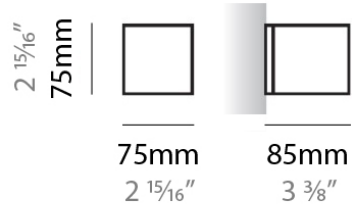

PROJECT	_____
TYPE	_____
NOTES	_____
QUANTITY	_____
DATE	_____

TOY SURFACE

D83147-WHI

GENERAL

Series: Toy
Brand: Panzeri
Division: Design
Mounting Type: Surface
Mounting Location: Wall

PHYSICAL

Shape: Square
Length (mm): 75
Length (in): $2 \frac{15}{16}$
Height (mm): 75
Height (in): $2 \frac{15}{16}$
Extension (mm): 85
Extension (in): $3 \frac{3}{8}$
Light Distribution: Direct / Indirect
Weight (kg): 0.6
Weight (lbs): 1
Diffuser: Frost White Glass
Fixture Material: Metal

ELECTRICAL

Number of Lamps: 1
Lamp Type: LED Retrofit / Halogen
Bulb Included: Bulb Not Included
Total Output Wattage (W): 3 / 35
Max. Wattage Per Lamp (W): 3 / 35
Lamp Base: G9
Input Voltage (V): 120

LED

OPTICAL

RATINGS AND CERTIFICATIONS

Certified By: CSA Certified to UL and CSA Standards
IP rating: IP20