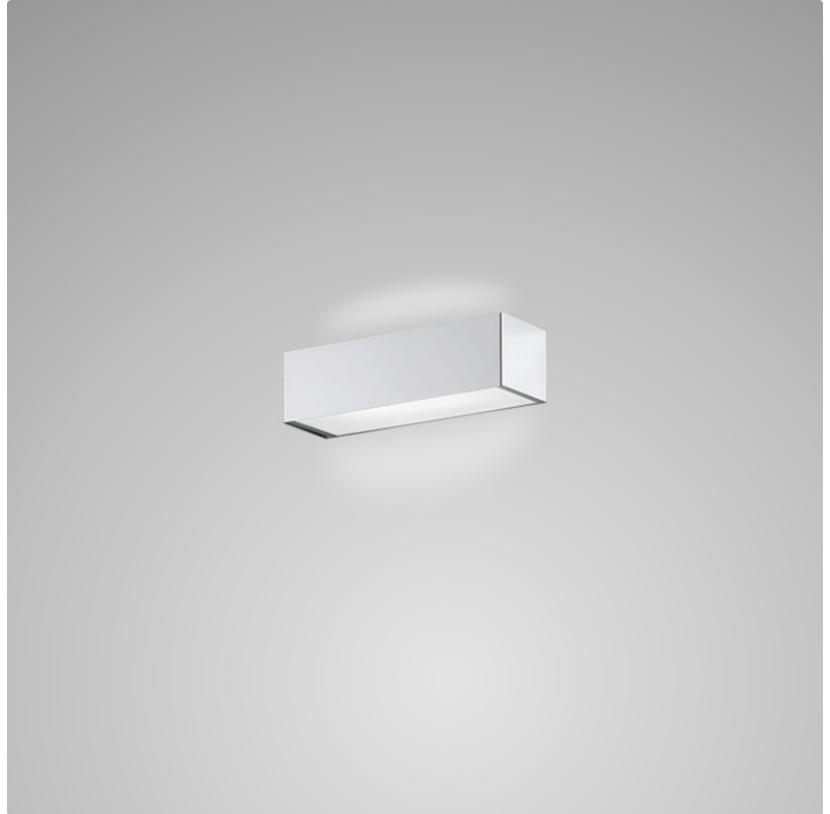

TOY SURFACE

D83281-MSS

GENERAL

Series: Toy
Brand: Panzeri
Division: Design
Mounting Type: Surface
Mounting Location: Wall

PHYSICAL

Shape: Rectangle
Length (mm): 250
Length (in): $9 \frac{13}{16}$
Height (mm): 70
Height (in): $2 \frac{3}{4}$
Extension (mm): 85
Extension (in): $3 \frac{3}{8}$
Light Distribution: Direct / Indirect
Weight (kg): 0.82
Weight (lbs): 1.8
Diffuser: Frost White Glass
Fixture Material: Metal

ELECTRICAL

Lamp Type: LED
Input Wattage (W): 13
Total Output Wattage (W): 12
Driver Included: Yes
Driver Location: Integrated
Driver Type: Integral LED driver, 700mA (Dimming and 277V options available with remote driver sold separately)

LED

Color Temperature (°K): 3000
Max. Delivered Lumen (lm): 938
CRI: >80 CRI

OPTICAL

RATINGS AND CERTIFICATIONS

Certified By: CSA Certified to UL and CSA Standards
IP rating: IP20