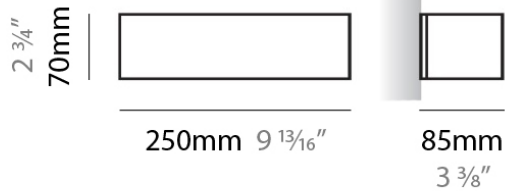

TOY SURFACE

D83139

GENERAL

Series: Toy _____
Brand: Panzeri _____
Division: Design _____
Mounting Type: Surface _____
Mounting Location: Wall _____
Subcategory: Ambient _____

PHYSICAL

Shape: Rectangle _____
Length (mm): 250 _____
Length (in): 9 ⁷/₈ _____
Height (mm): 70 _____
Height (in): 2 ³/₄ _____
Extension (mm): 85 _____
Extension (in): 3 ¹/₄ _____
Light Distribution: Direct / Indirect _____
Weight (kg): 0.9 _____
Weight (lbs): 2 _____
Diffuser: Frost White Glass _____
Fixture Finish: SST _____
Fixture Material: Metal _____

ELECTRICAL

Number of Lamps: 1 _____
Lamp Type: CFL _____
Bulb Included: Bulb Not Included _____
Total Output Wattage (W): 26 _____
Max. Wattage Per Lamp (W): 26 _____
Lamp Base: GX24-q3 _____
Driver Included: Yes _____
Driver Type: Ballast - 120Vac - Non-dimming _____
Input Voltage (V): 120 _____

LED

OPTICAL

RATINGS AND CERTIFICATIONS

Certified By: CSA Certified to UL and CSA Standards _____
IP rating: IP40 _____