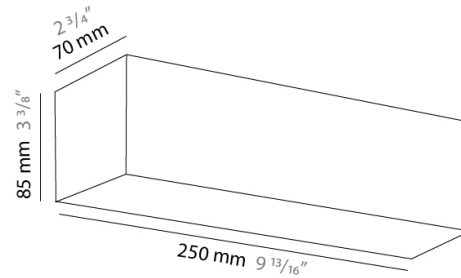

TOY SURFACE

D83281-PSS

GENERAL

Series: Toy

Brand: Panzeri

Division: Design

Mounting Type: Surface

Mounting Location: Wall

PHYSICAL

Shape: Rectangle

Length (mm): 250

Length (in): $9 \frac{13}{16}$

Height (mm): 70

Height (in): $2 \frac{3}{4}$

Extension (mm): 85

Extension (in): $3 \frac{3}{8}$

Light Distribution: Direct / Indirect

Weight (kg): 0.82

Weight (lbs): 1.8

Diffuser: Frost White Glass

Fixture Material: Metal

ELECTRICAL

Lamp Type: LED

Input Wattage (W): 13

Total Output Wattage (W): 12

Driver Included: Yes

Driver Location: Integrated

Driver Type: Integral LED driver, 700mA (Dimming and 277V options available with remote driver sold separately)

LED

Color Temperature (°K): 3000

Max. Delivered Lumen (lm): 938

CRI: >80 CRI

OPTICAL

RATINGS AND CERTIFICATIONS

Certified By: CSA Certified to UL and CSA Standards

IP rating: IP20