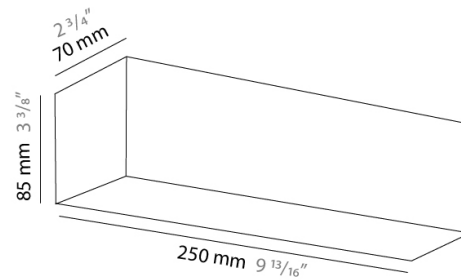

TOY SURFACE

D83281-WHI

GENERAL

Series: Toy

Brand: Panzeri

Division: Design

Mounting Type: Surface

Mounting Location: Wall

PHYSICAL

Shape: Rectangle

Length (mm): 250

Length (in): $9 \frac{13}{16}$

Height (mm): 70

Height (in): $2 \frac{3}{4}$

Extension (mm): 85

Extension (in): $3 \frac{3}{8}$

Light Distribution: Direct / Indirect

Weight (kg): 0.82

Weight (lbs): 1.8

Diffuser: Frost White Glass

Fixture Material: Metal

ELECTRICAL

Lamp Type: LED

Input Wattage (W): 13

Total Output Wattage (W): 12

Driver Included: Yes

Driver Type: Integral LED driver, 700mA (Dimming and 277V options available with remote driver sold separately)

LED

Color Temperature (°K): 3000

Max. Delivered Lumen (lm): 938

Nominal Lumen (lm): 2 x 730lm

CRI: >80 CRI

OPTICAL

RATINGS AND CERTIFICATIONS

Certified By: CSA Certified to UL and CSA Standards

IP rating: IP20