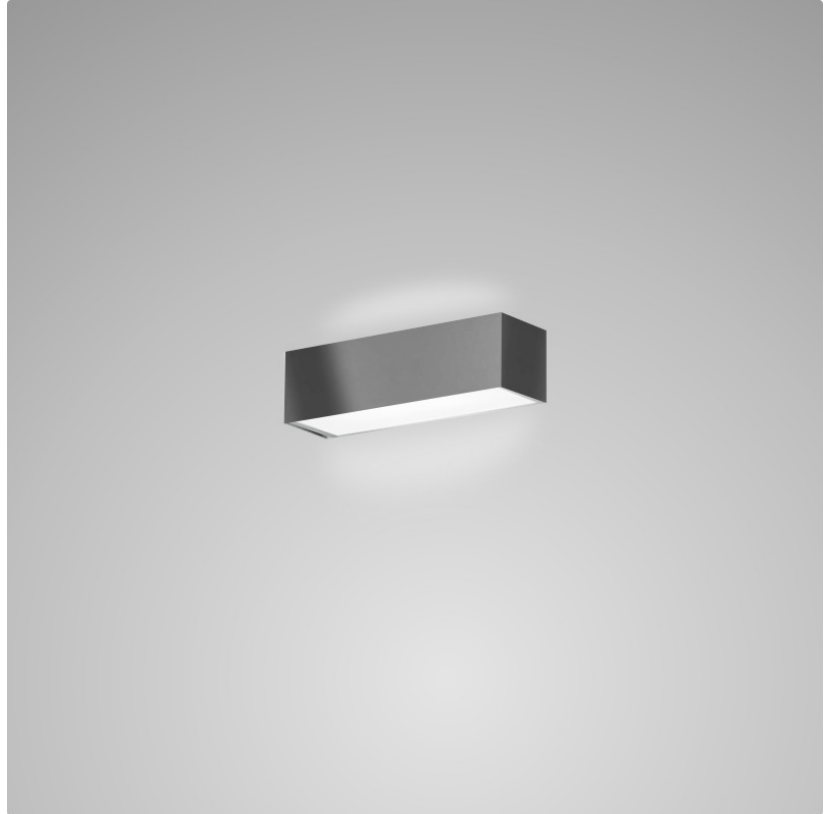

PROJECT
TYPE
NOTES
QUANTITY
DATE

TOY SURFACE

D83138

GENERAL

Series: Toy
Brand: Panzeri
Division: Design
Mounting Type: Surface
Mounting Location: Wall
Subcategory: Ambient

PHYSICAL

Shape: Rectangle
Length (mm): 250
Length (in): 9 7/8
Height (mm): 70
Height (in): 2 3/4
Extension (mm): 85
Extension (in): 3 1/4
Light Distribution: Direct / Indirect
Weight (kg): 0.9
Weight (lbs): 2
Diffuser: Frost White Glass
Fixture Finish: SST
Fixture Material: Metal

ELECTRICAL

Number of Lamps: 1
Lamp Type: CFL
Bulb Included: Bulb Not Included
Total Output Wattage (W): 26
Max. Wattage Per Lamp (W): 26
Lamp Base: GX24-q3
Driver Included: Yes
Driver Type: Ballast - 120Vac - Non-dimming
Input Voltage (V): 120

LED

OPTICAL

RATINGS AND CERTIFICATIONS

Certified By: CSA Certified to UL and CSA Standards
IP rating: IP40