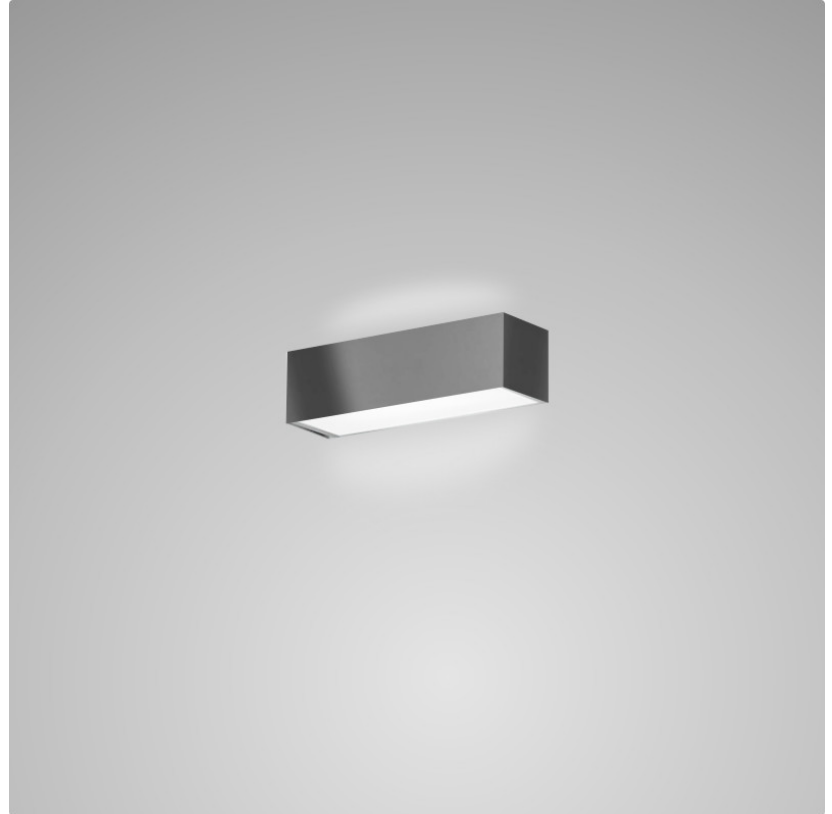

TOY SURFACE

D83281-PSS

GENERAL

Series: Toy

Brand: Panzeri

Division: Design

Mounting Type: Surface

Mounting Location: Wall

PHYSICAL

Shape: Rectangle

Length (mm): 250

Length (in): $9 \frac{13}{16}$

Height (mm): 70

Height (in): $2 \frac{3}{4}$

Extension (mm): 85

Extension (in): $3 \frac{3}{8}$

Light Distribution: Direct / Indirect

Weight (kg): 0.82

Weight (lbs): 1.8

Diffuser: Frost White Glass

Fixture Material: Metal

ELECTRICAL

Lamp Type: LED

Input Wattage (W): 13

Total Output Wattage (W): 12

Driver Included: Yes

Driver Location: Integrated

Driver Type: Integral LED driver, 700mA (Dimming and 277V options available with remote driver sold separately)

LED

Color Temperature (°K): 3000

Max. Delivered Lumen (lm): 938

CRI: >80 CRI

OPTICAL

RATINGS AND CERTIFICATIONS

Certified By: CSA Certified to UL and CSA Standards

IP rating: IP20